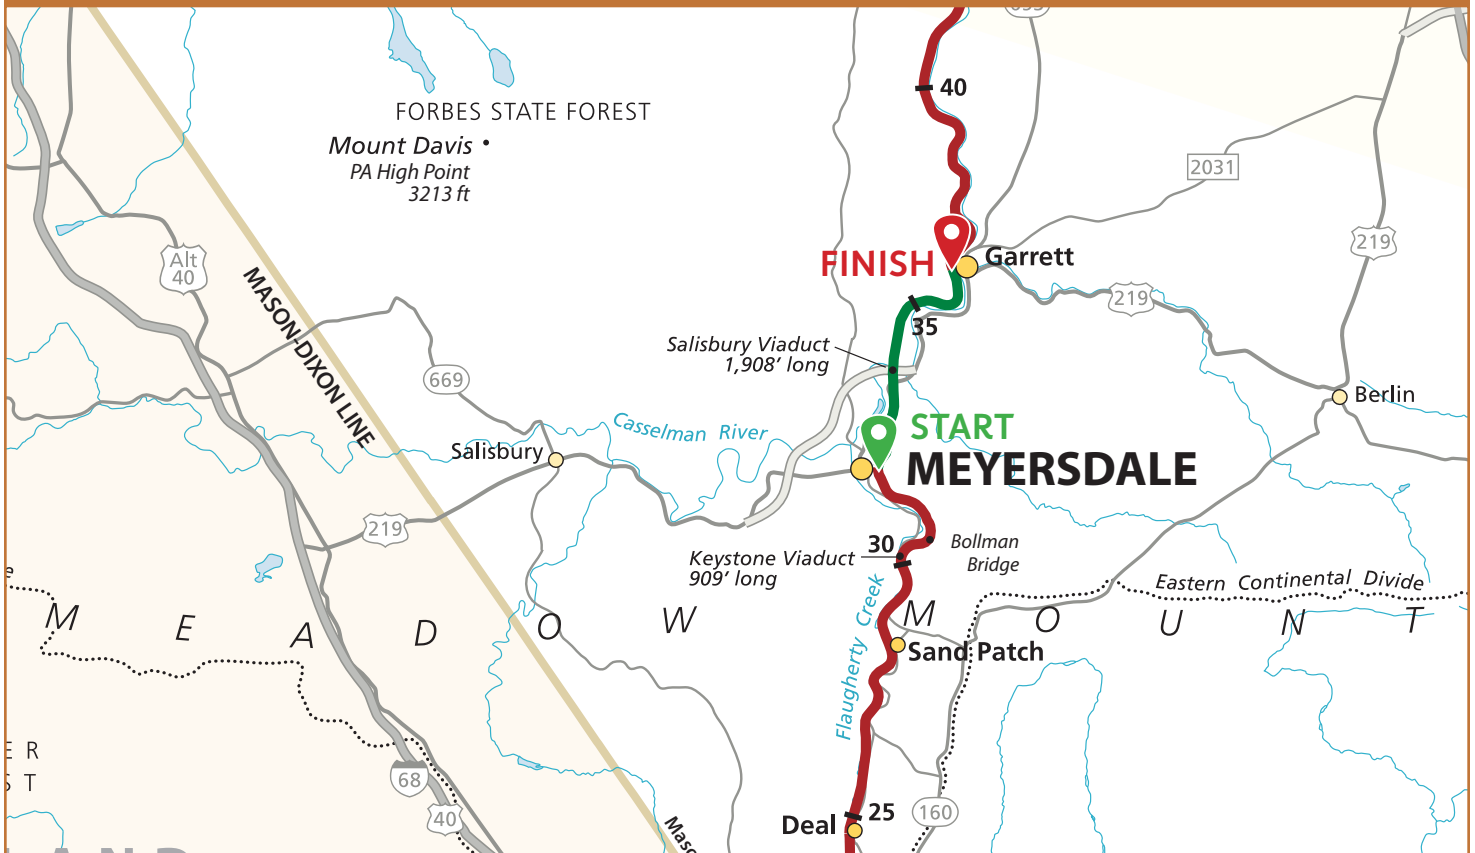

PRESENTED BY:
UPMC HEALTH PLAN

LEG 6/VAN 2

Map Courtesy of TrailGuide

MEYERSDALE TO GARRETT

Distance: 4.64 mi

Elevation: 638.3m - 588.6m (-49.7m)

Difficulty: Easy

Runner Information: This leg begins running through the residential areas of Meyersdale. Later, the trail leads through large farmlands and also over the Salisbury Viaduct. Leg 6 concludes just outside of Garrett at exchange 6 which will be on the right.

VAN DIRECTIONS TO GARRETT 1787 Berlin St, Garrett, PA 15542:

- Head southeast toward Main St (312ft.)
- Take US-219 BUS N and Mason Dixon Hwy to Church St in Garrett (5.1mi)
- Drive to Berlin St (0.2mi)
- Destination